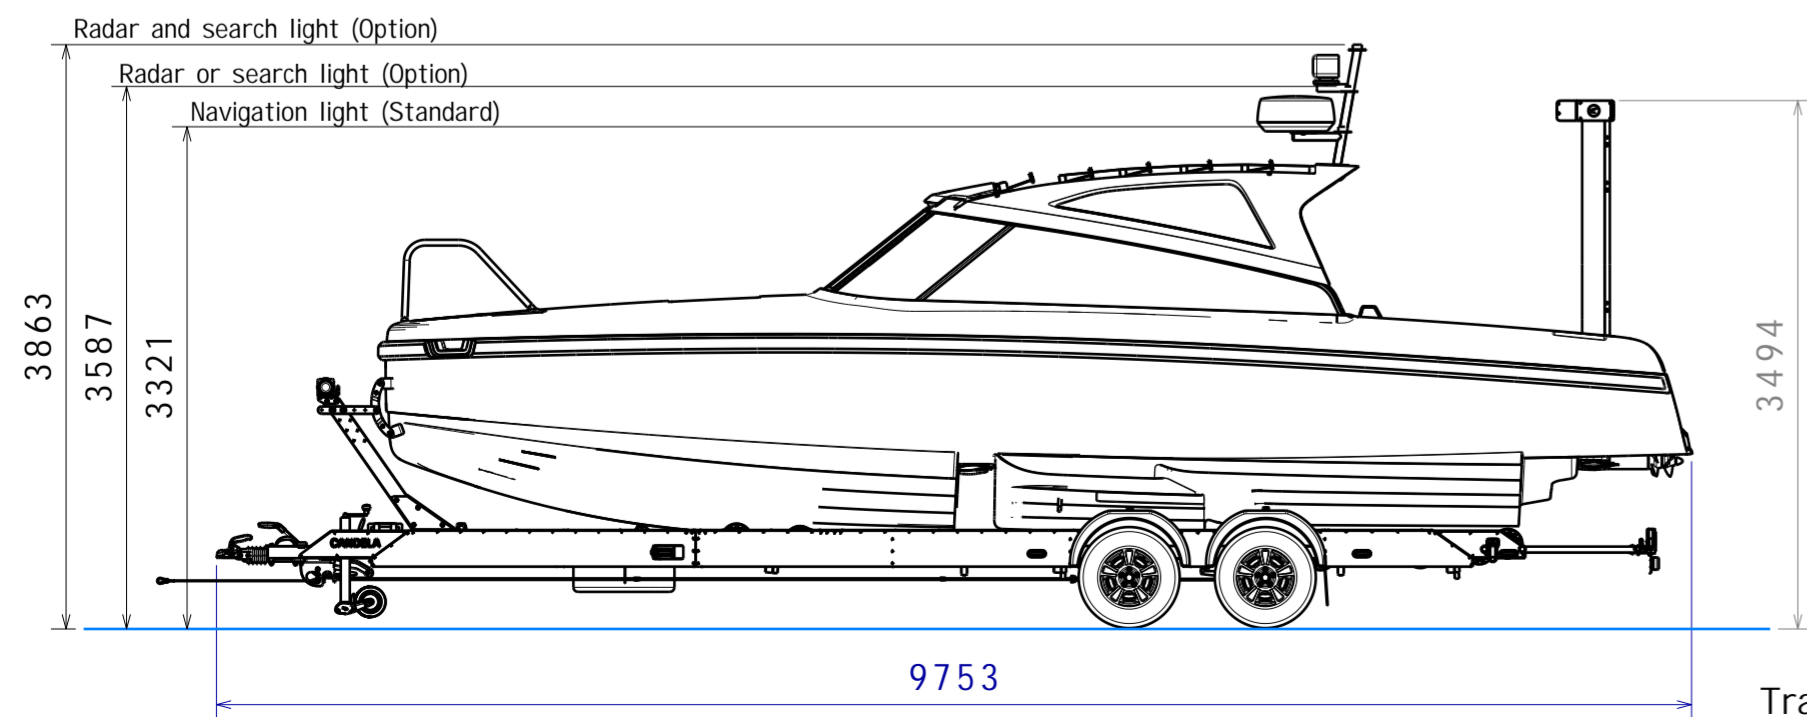

9753

3190

WATER LEVEL - MOC (Minimum operating condition)

PLANING MODE

1329

1156

WATER LEVEL - MOC (Minimum operating condition)

TRAILER - RUDDER IN HARBOUR MODE