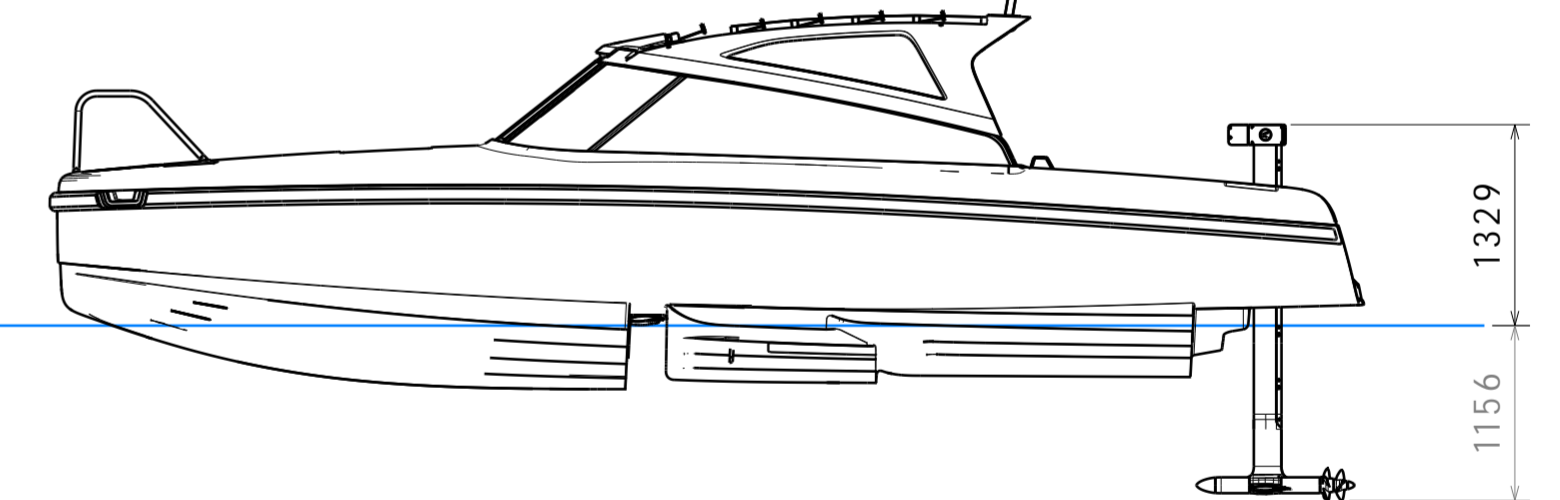

PLANING MODE

1329

1156

WATER LEVEL - MOC (Minimum operating condition)