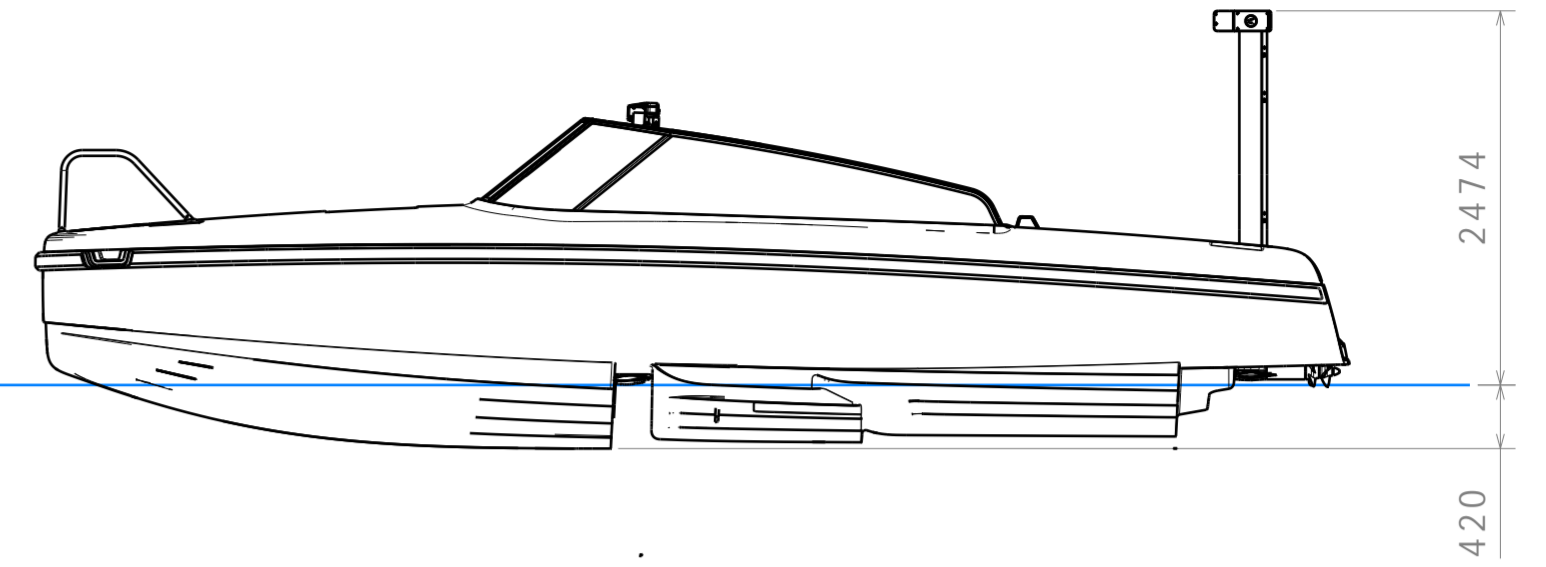

HARBOUR MODE

2474

420

WATER LEVEL - MOC (Minimum operating condition)