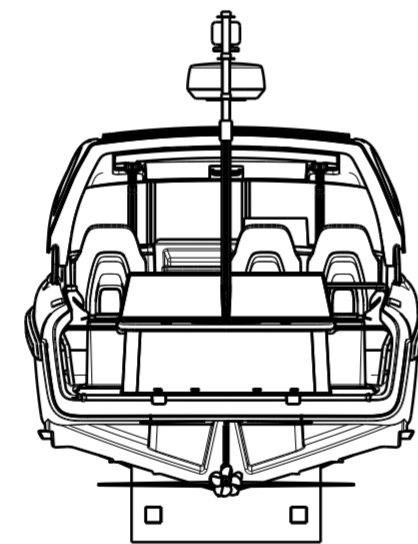

C8 - SHIPPING CRADLE (P0002482)

3dexp: P0003135

DAYCRUISER

HARD TOP

T-TOP