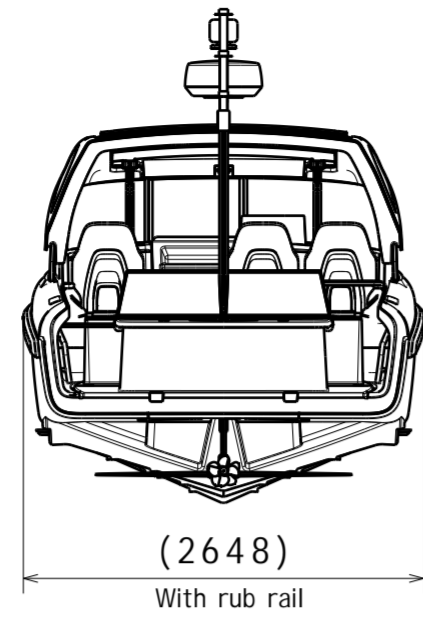

### FOILING MODE

2285

716

FOILING WATER LEVEL

879

AFT VIEW

(2648)  
With rub rail

TOP VIEW