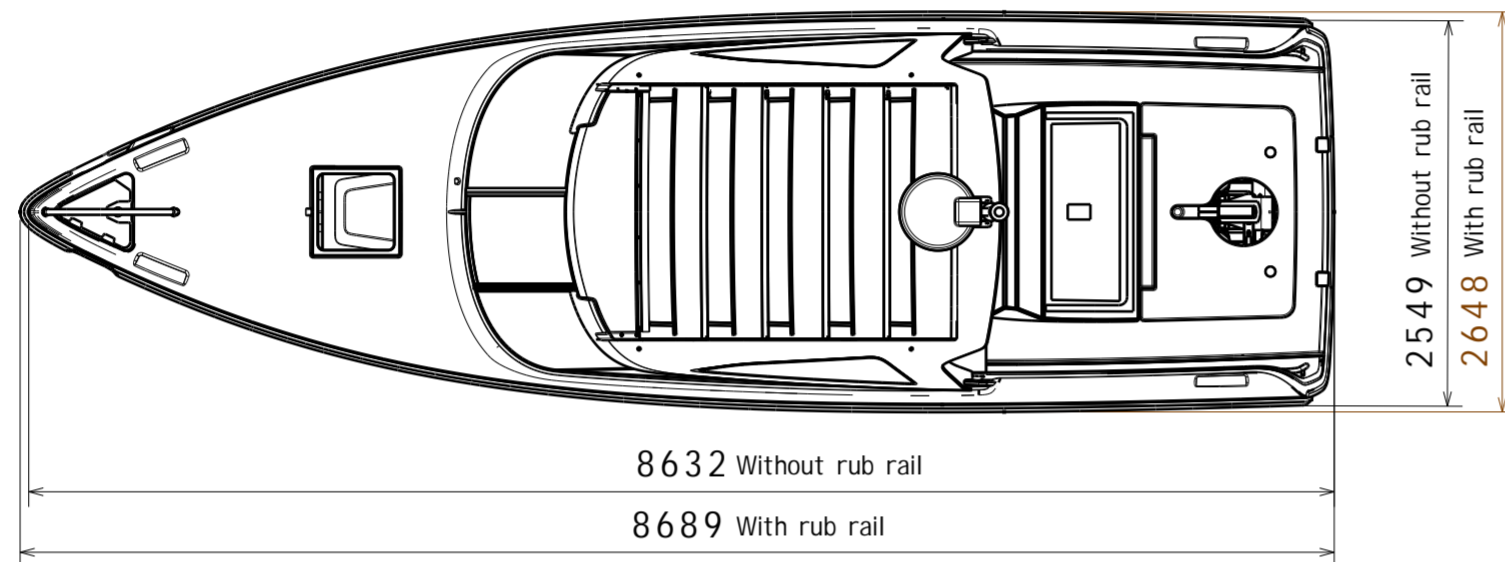

### FOILING MODE

2285

716

FOILING WATER LEVEL

879

AFT VIEW

(2648)  
With rub rail

TOP VIEW