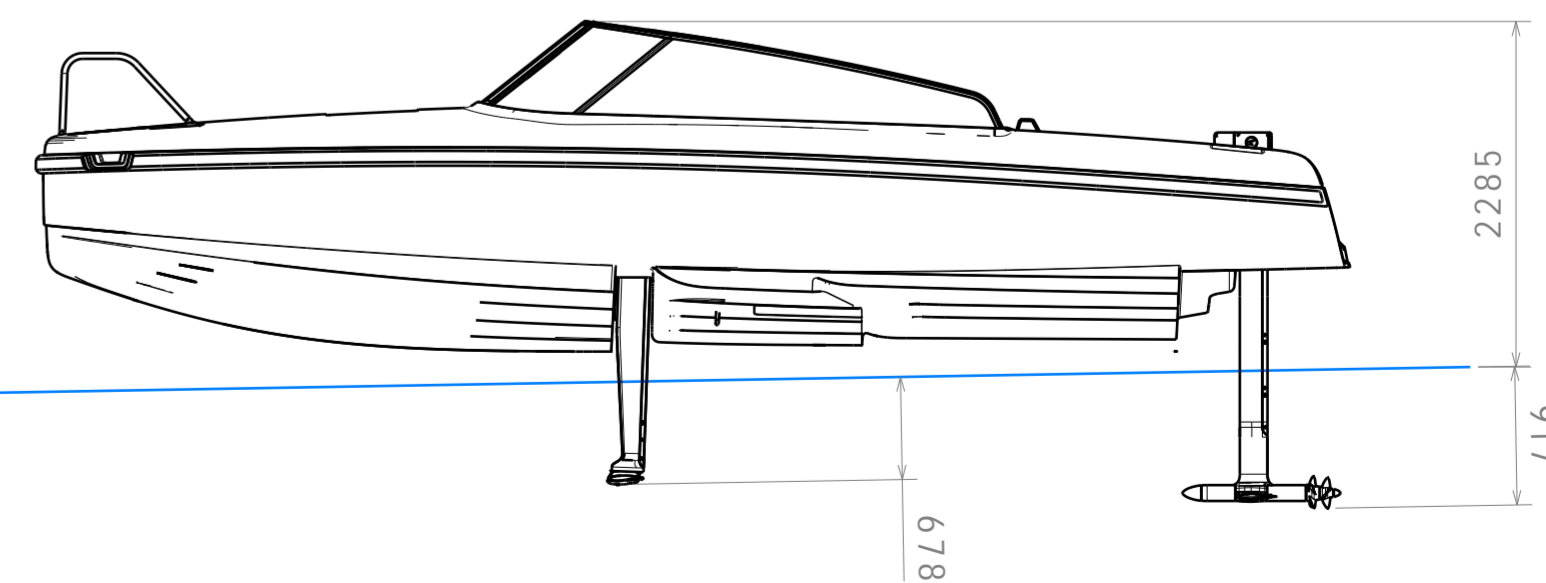

FOILING MODE

2285

716

FOILING WATER LEVEL

879