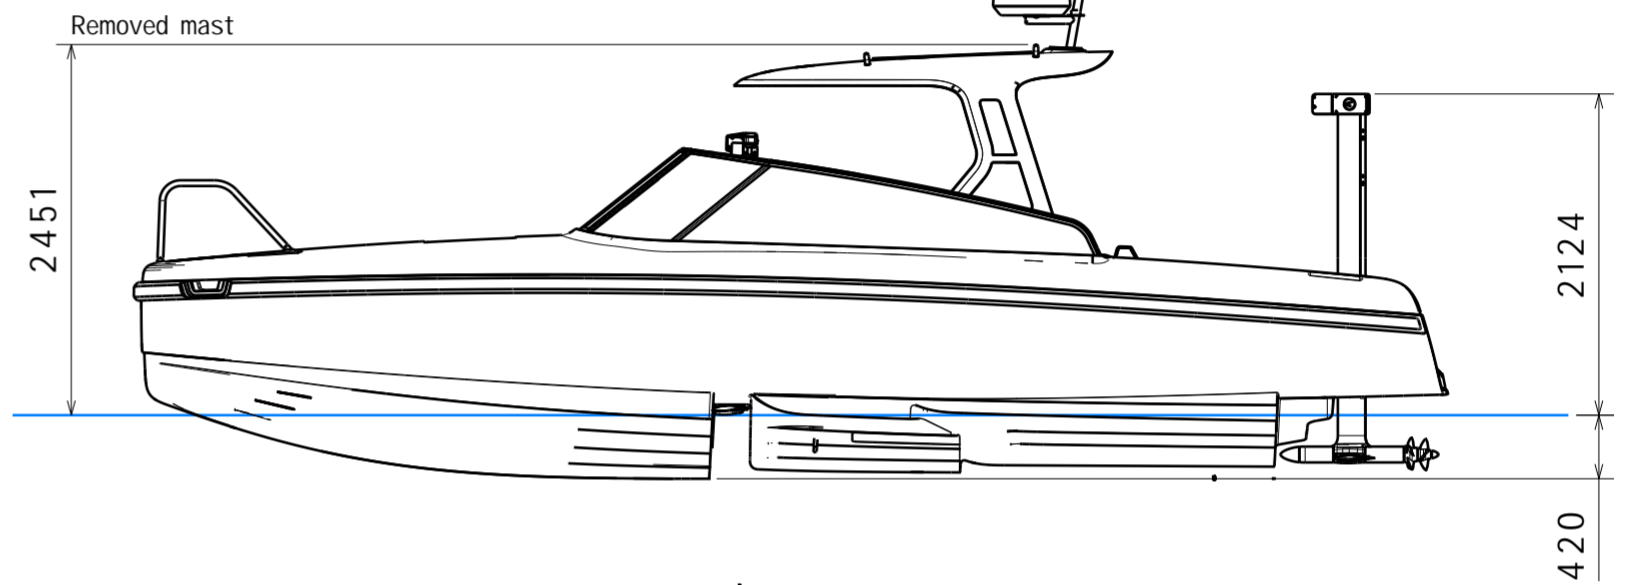

SHALLOW MODE

Removed mast

WATER LEVEL - MOC (Minimum operating condition)