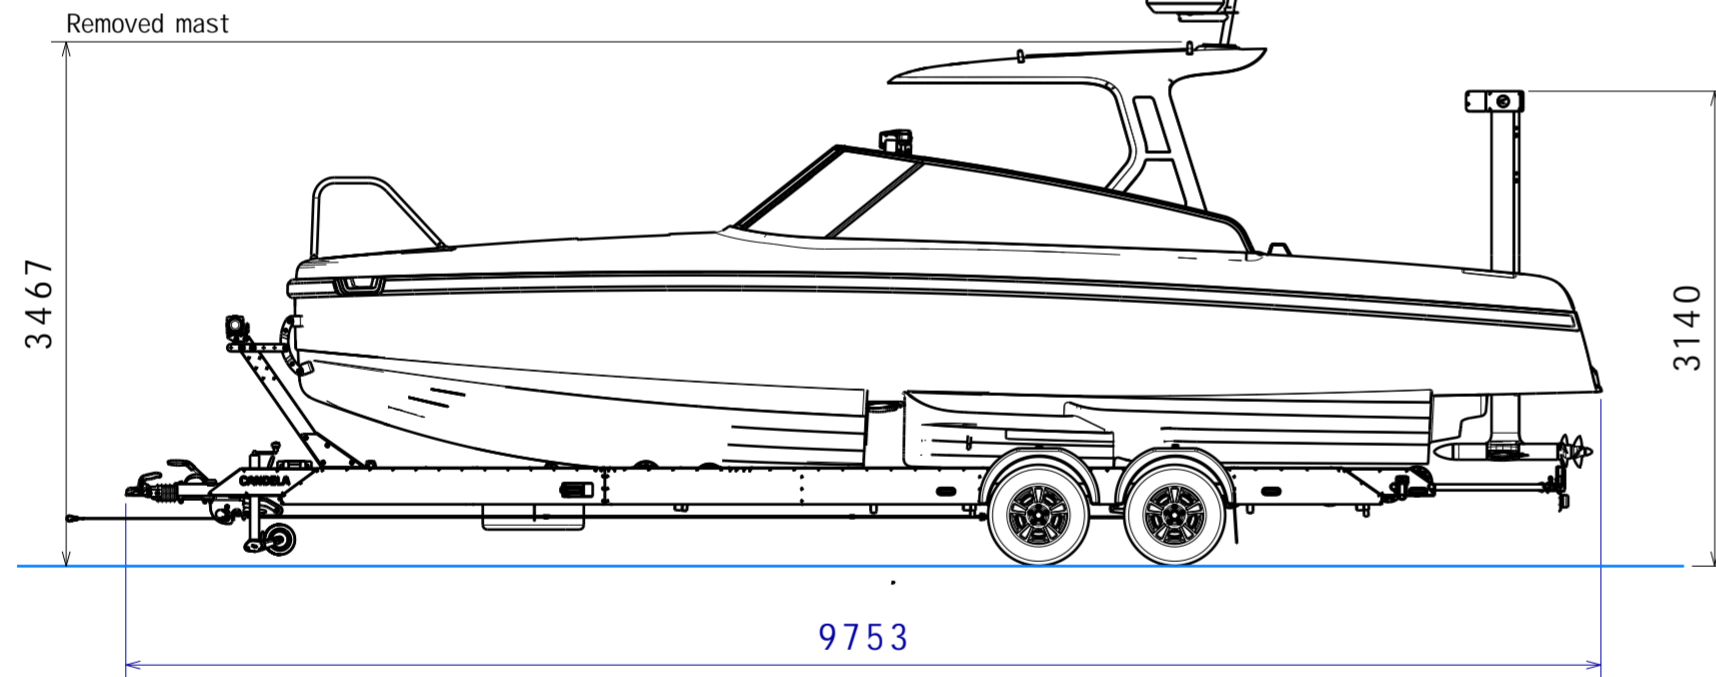

Radar or search light (Option)

Navigation light (Standard)

WATER LEVEL - MOC (Minimum operating condition)

SHALLOW MODE

Removed mast

WATER LEVEL - MOC (Minimum operating condition)

TRAILER - RUDDER IN SHALLOW MODE