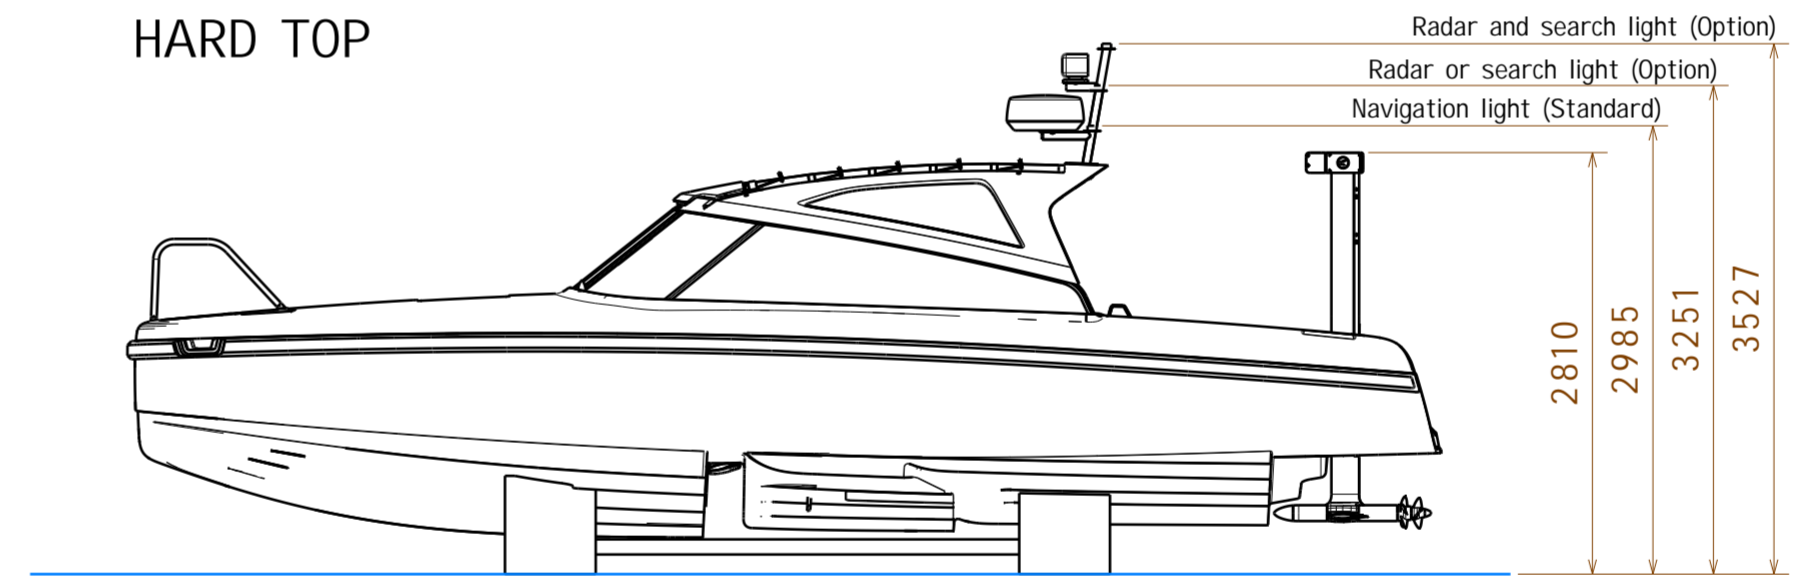

C8 - SHIPPING CRADLE (P0002482)

3dexp: P0003135

DAYCRUISER

HARD TOP

T-TOP