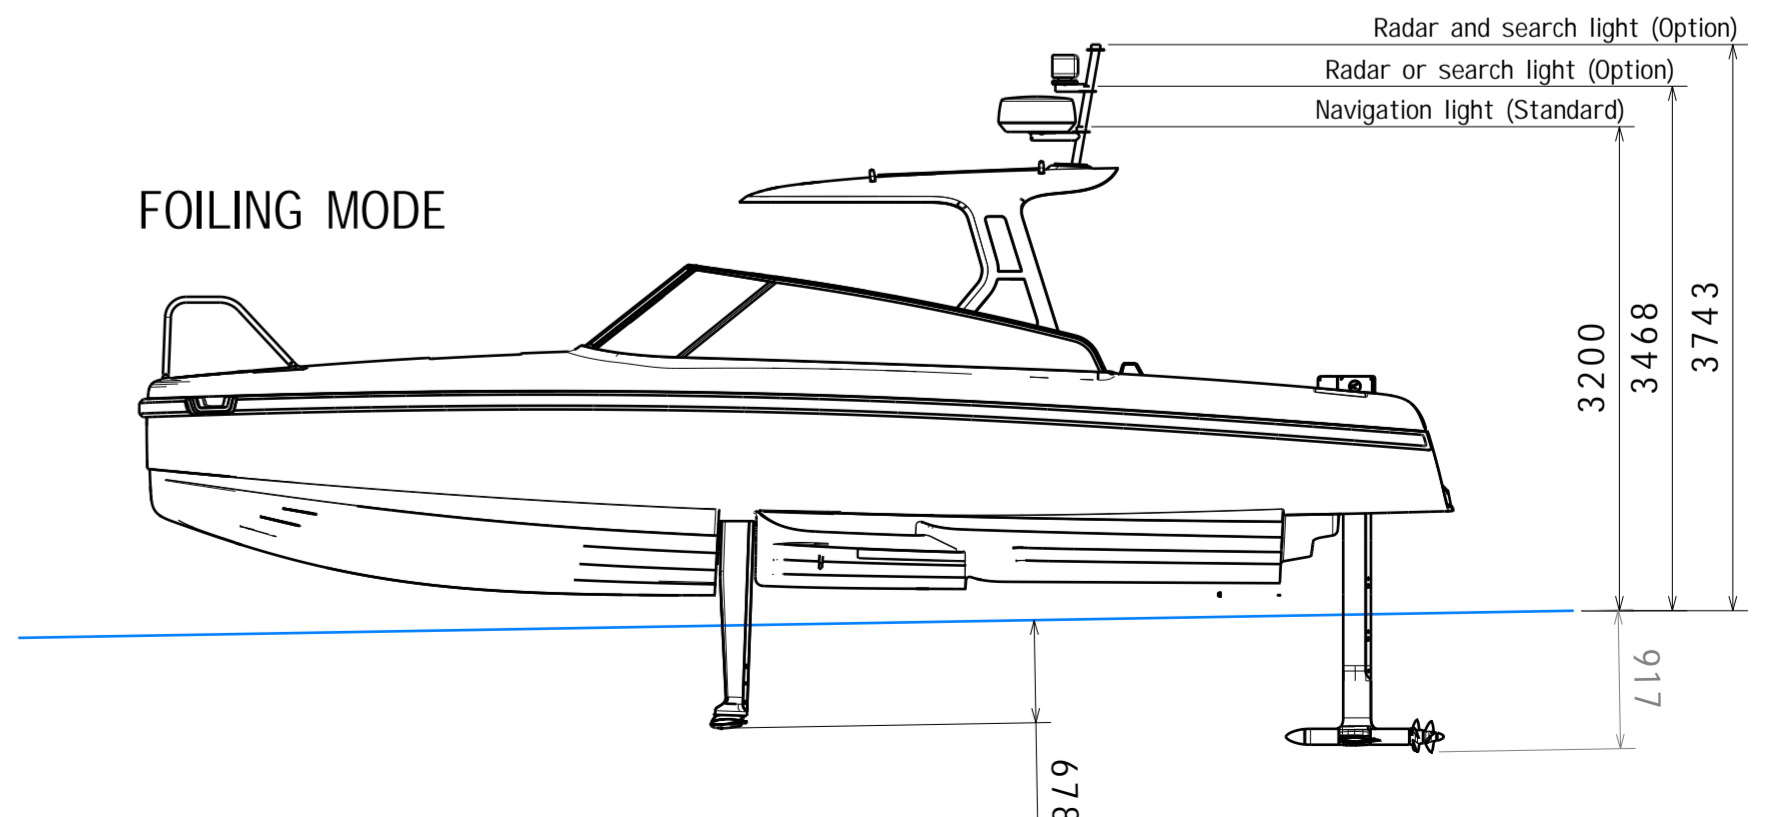

FOILING MODE

Radar and search light (Option)

Radar or search light (Option)

Navigation light (Standard)

3200

3468

3743

716