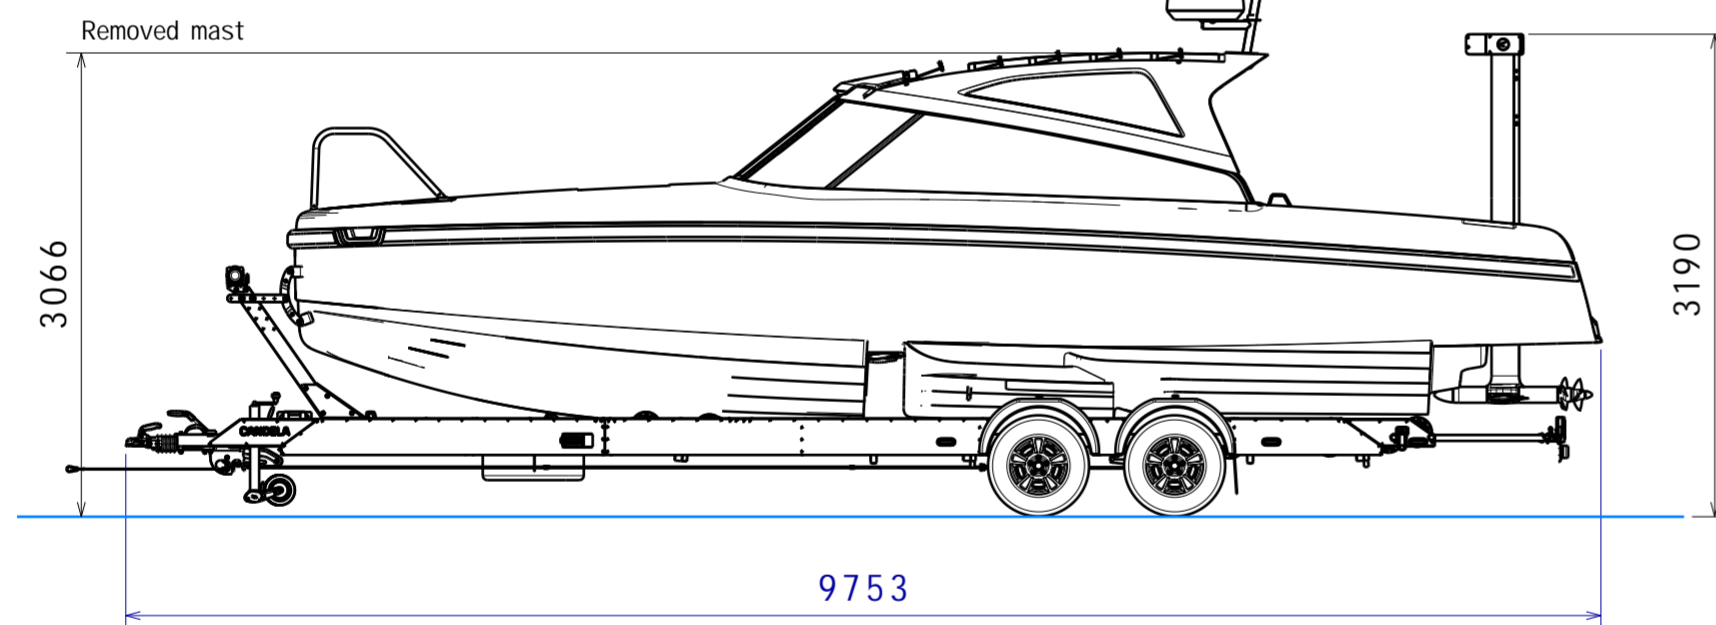

420

SHALLOW MODE

2050

2124

420

WATER LEVEL - MOC (Minimum operating condition)

TRAILER - RUDDER IN SHALLOW MODE

3066

9753

3190

WATER LEVEL - MOC (Minimum operating condition)

PLANING MODE

1329

1156

WATER LEVEL - MOC (Minimum operating condition)

TRAILER - RUDDER IN HARBOUR MODE