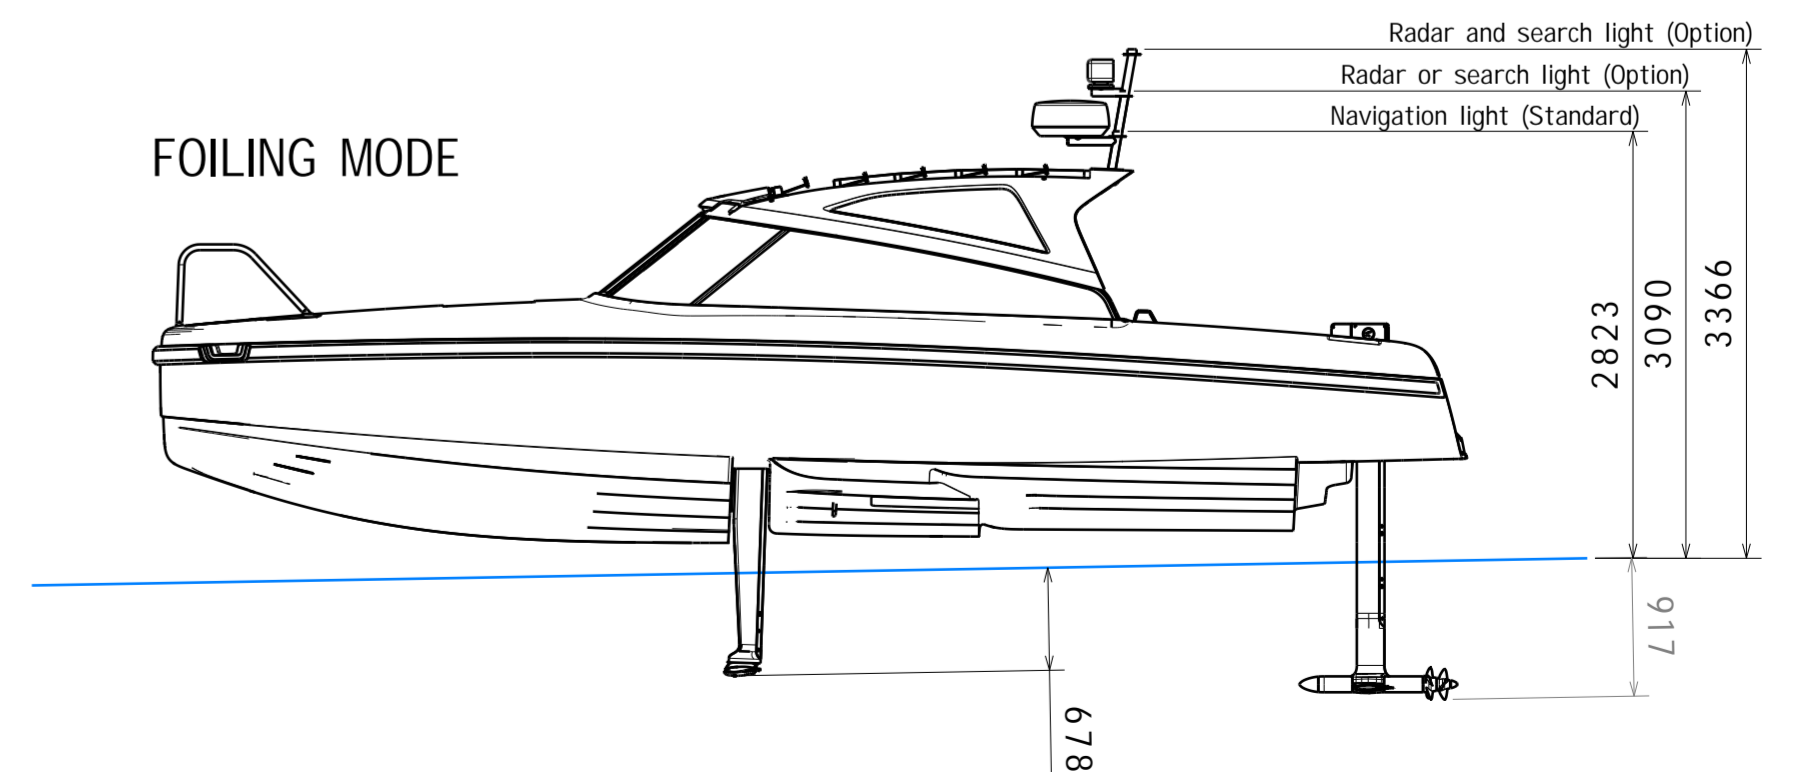

FOILING MODE

2823

3090

3366

879

116

FOILING WATER LEVEL