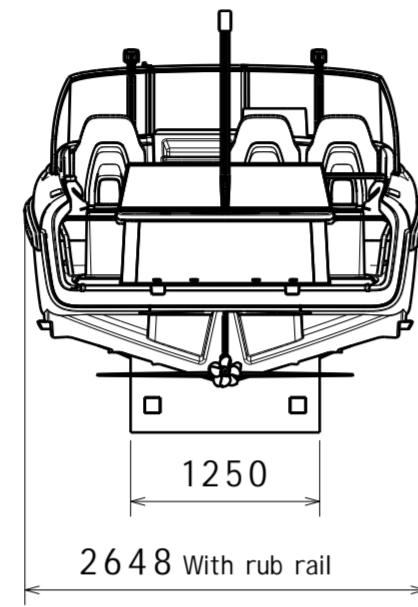

C8 - SHIPPING CRADLE (P0002482)

3dexp: P0003135

DAYCRUISER

HARD TOP