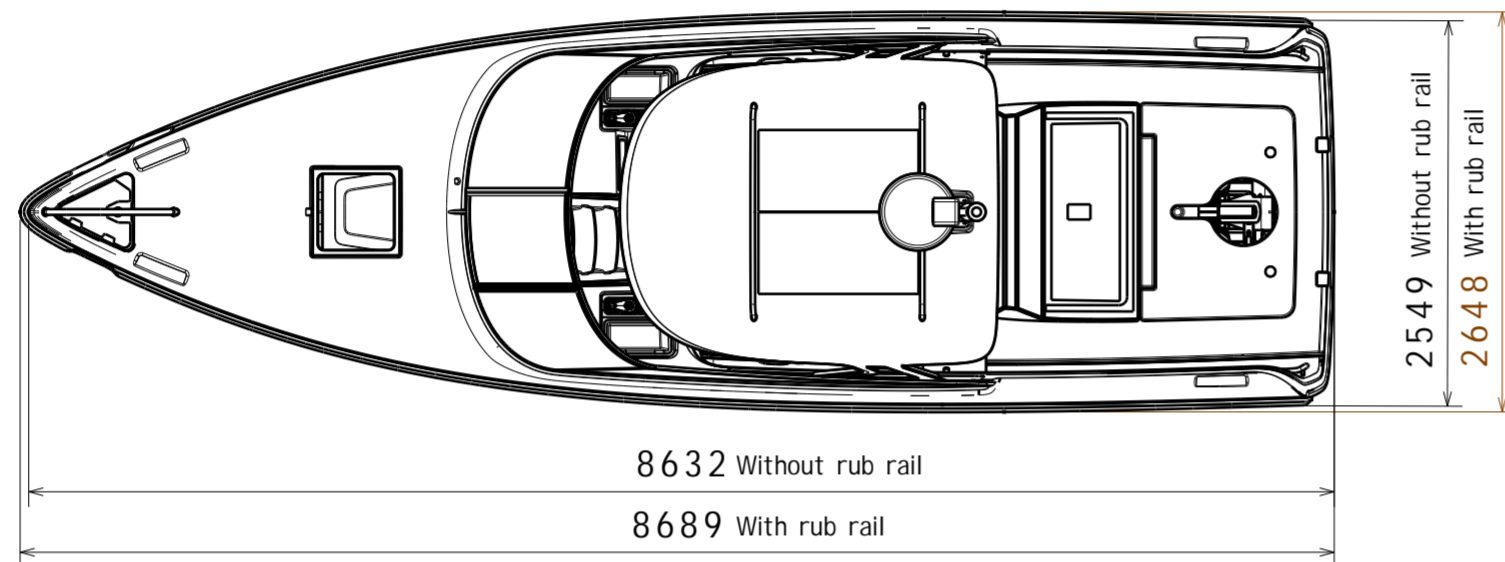

TOP VIEW

2549 Without rub rail
2648 With rub rail

8632 Without rub rail

8689 With rub rail