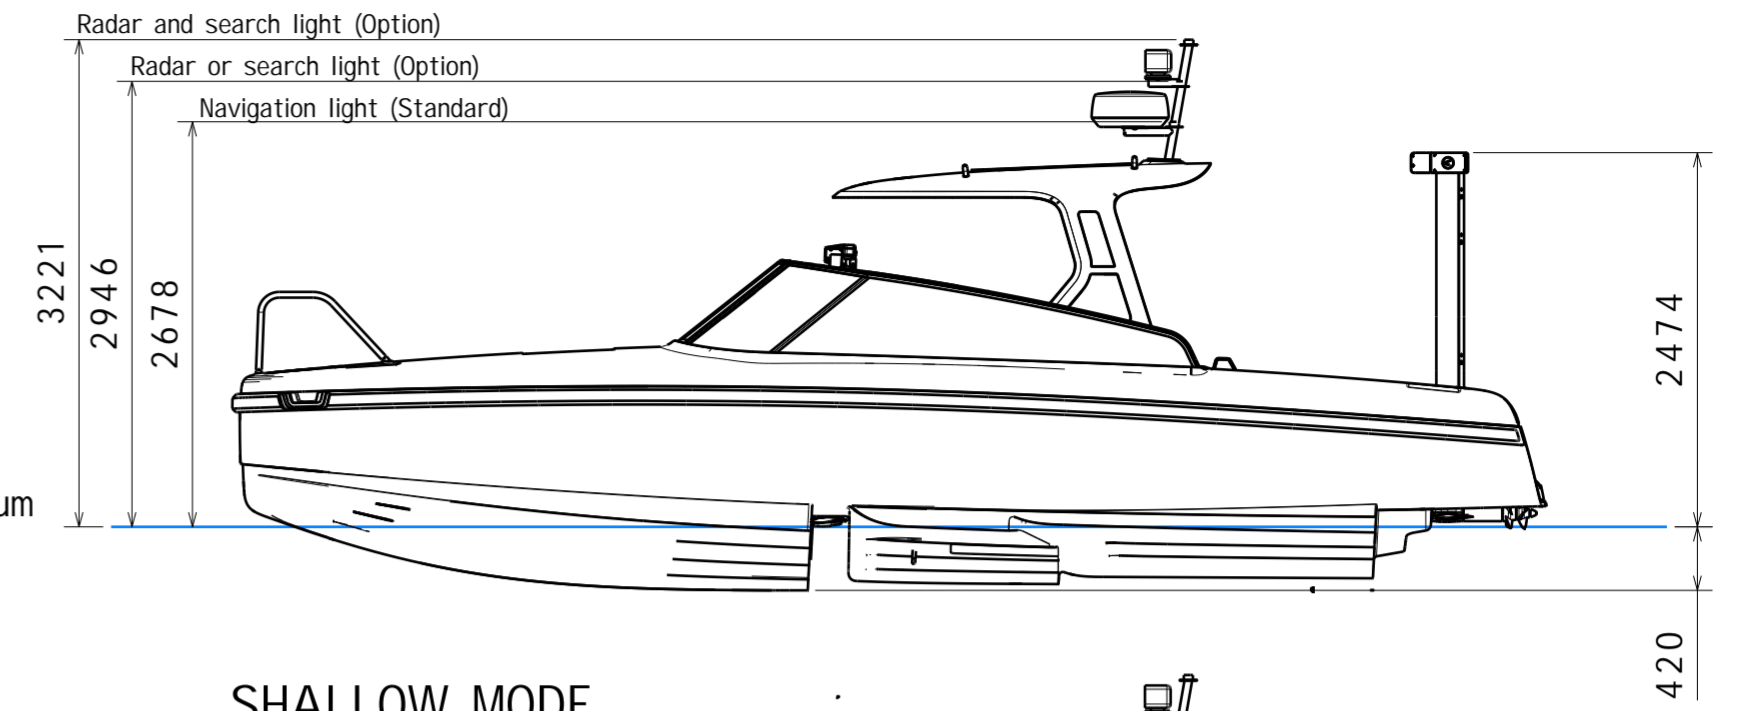

HARBOUR MODE

Radar and search light (Option)

Radar or search light (Option)

Navigation light (Standard)

WATER LEVEL - MOC (Minimum operating condition)