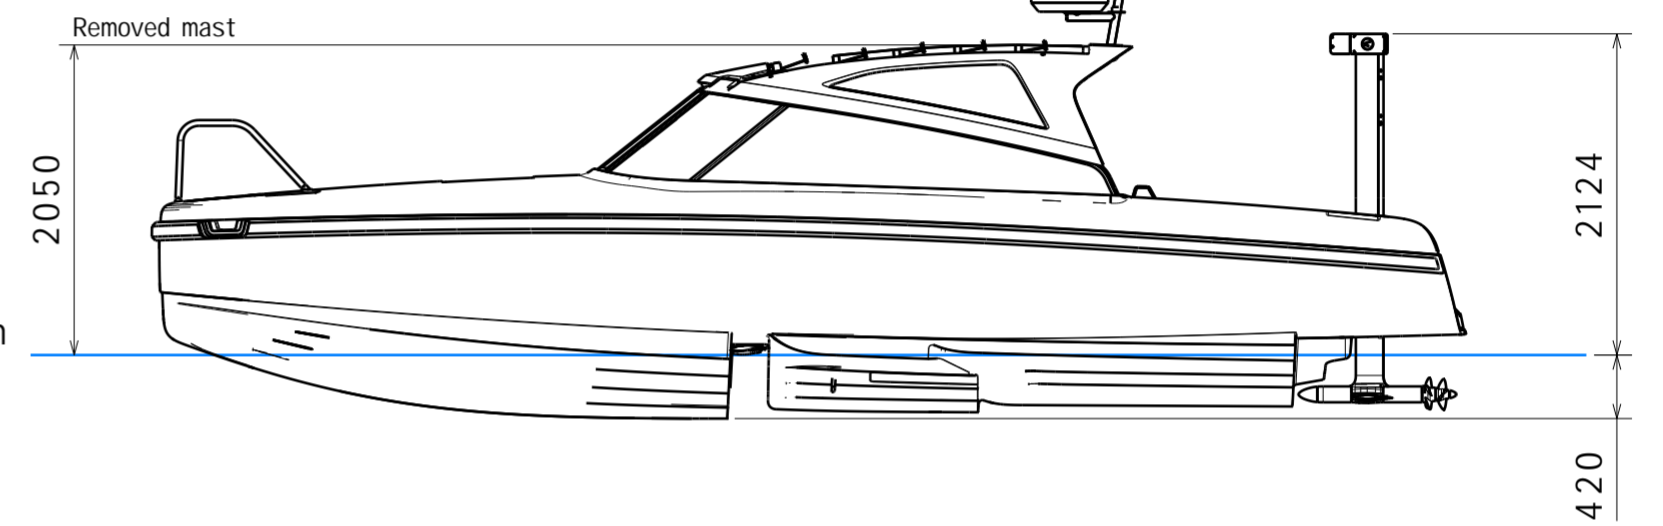

SHALLOW MODE

2050

2124

420

WATER LEVEL - MOC (Minimum operating condition)