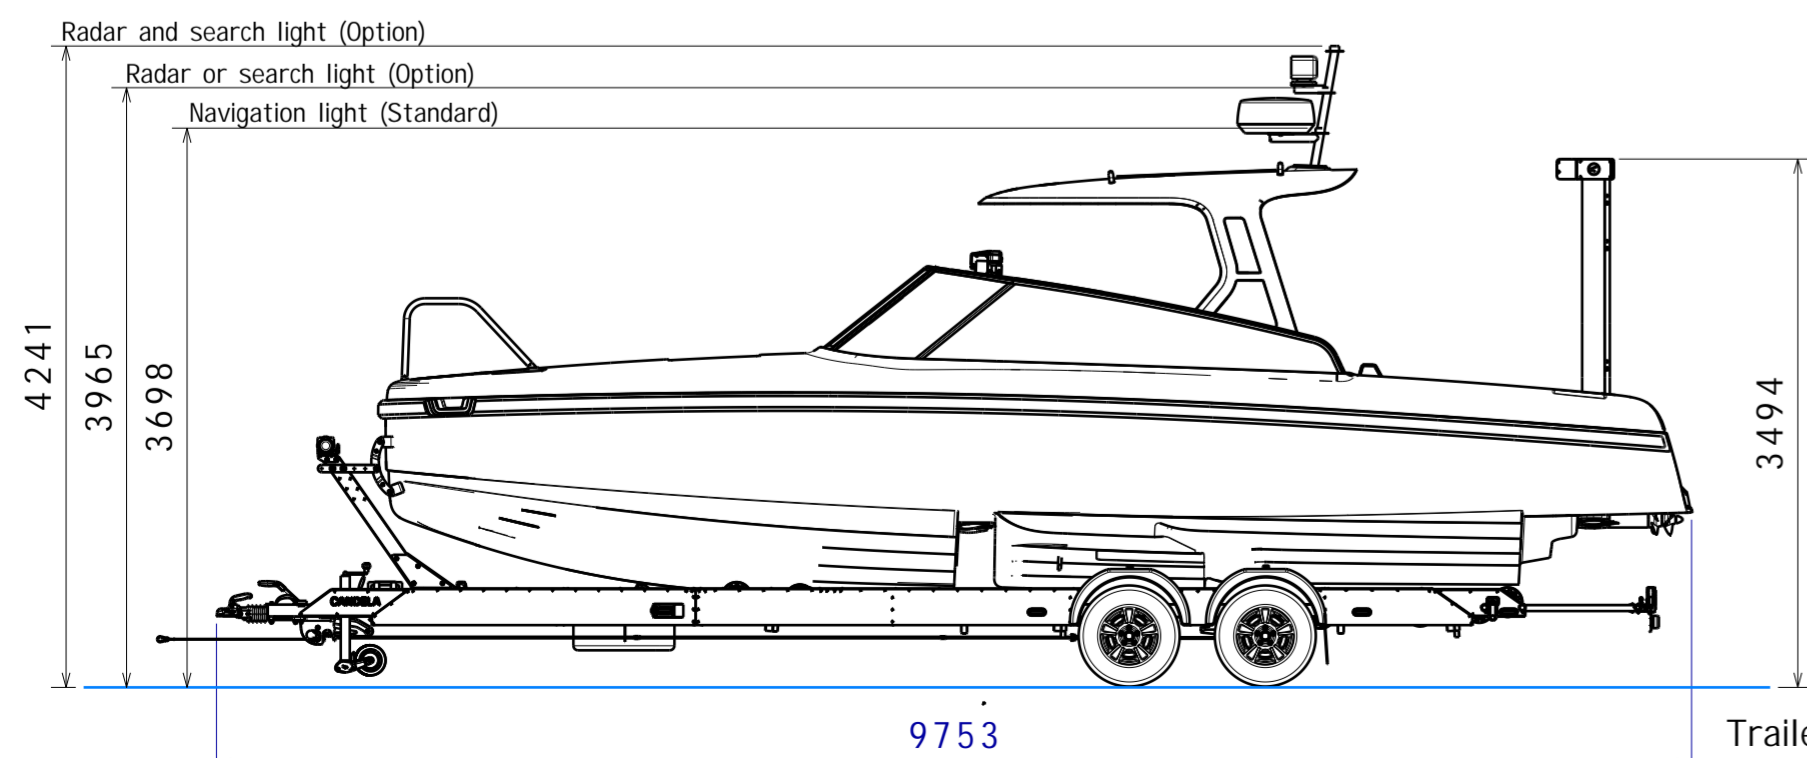

TRAILER - RUDDER IN HARBOUR MODE

Radar and search light (Option)

Radar or search light (Option)

Navigation light (Standard)

4241

3965

3698

3494

9753

Trailer width: 2680 mm