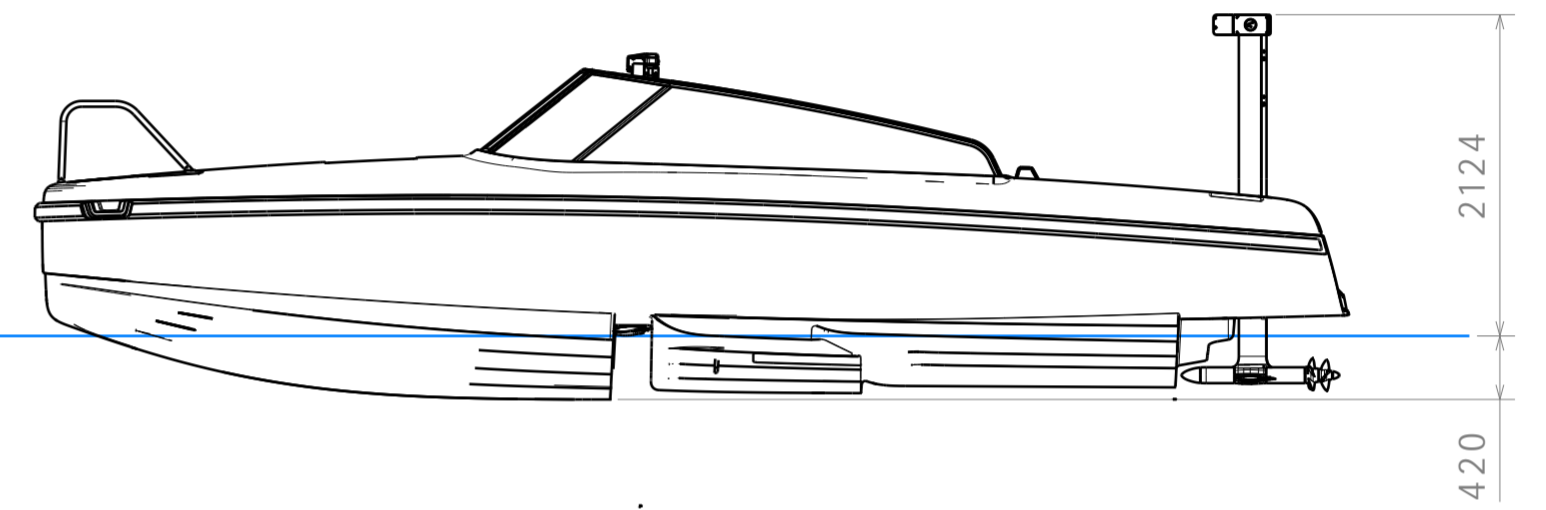

SHALLOW MODE

2124

420

WATER LEVEL - MOC (Minimum operating condition)