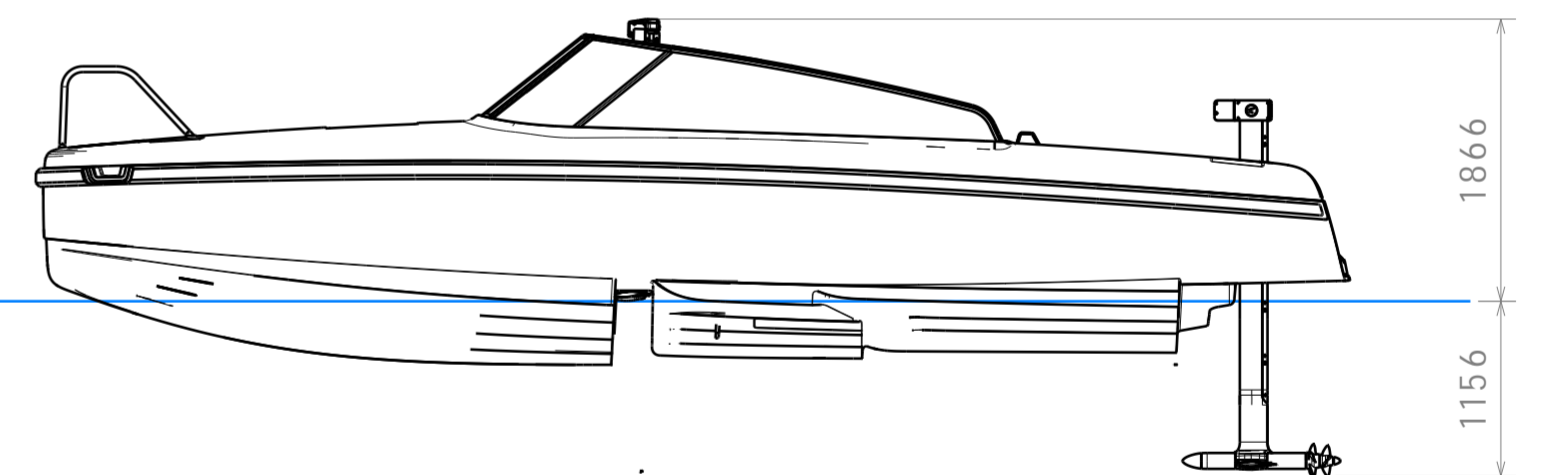

PLANING MODE

1866

1156

WATER LEVEL - MOC (Minimum operating condition)