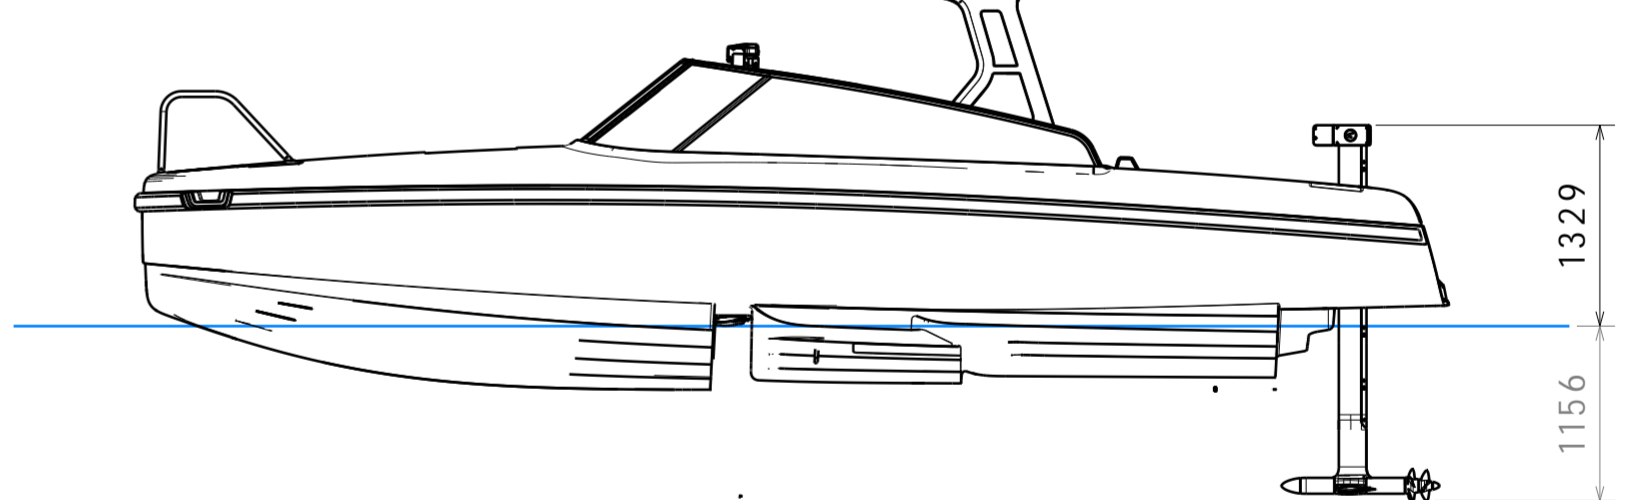

Removed mast

3467

9753

3140

WATER LEVEL - MOC (Minimum operating condition)

PLANING MODE

1329

1156