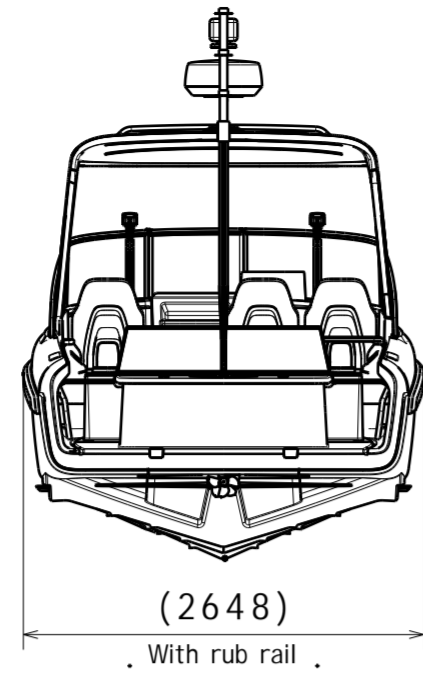

3090

3366

879

116

FOILING WATER LEVEL

AFT VIEW

(2648)

With rub rail